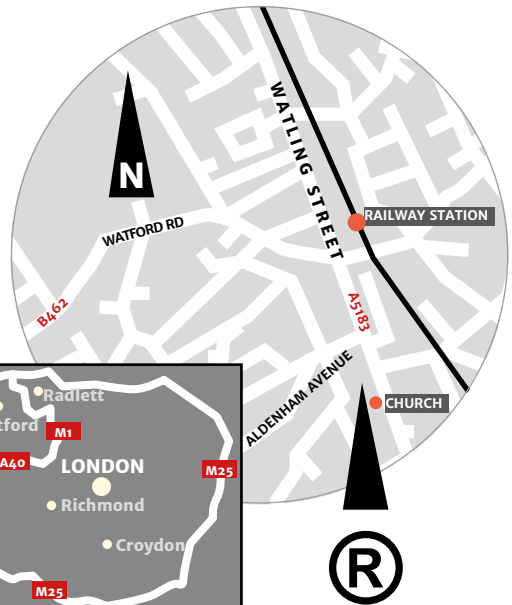

Seating Plan

	L	22	21	20	19	18	17	16	15	14	13	12	11	10	9	8	7	6	5	4	3	2	1	L
	Back Tiered	K	18	17	16	15	14	13	12	11	10	9	8	7	6	5	4	3	2	1	K	Back Tiered		
		J	18	17	16	15	14	13	12	11	10	9	8	7	6	5	4	3	2	1	J			
AISLE		H	18	17	16	15	14	13	12	11	10	9	8	7	6	5	4	3	2	1	H			
		G	18	17	16	15	14	13	12	11	10	9	8	7	6	5	4	3	2	1	G			
		F	18	17	16	15	14	13	12	11	10	9	8	7	6	5	4	3	2	1	F			
		E	18	17	16	15	14	13	12	11	10	9	8	7	6	5	4	3	2	1	E			
	Front Tiered	D	18	17	16	15	14	13	12	11	10	9	8	7	6	5	4	3	2	1	D			
		C	18	17	16	15	14	13	12	11	10	9	8	7	6	5	4	3	2	1	C	Front Tiered		
		B	18	17	16	15	14	13	12	11	10	9	8	7	6	5	4	3	2	1	B			
		A	18	17	16	15	14	13	12	11	10	9	8	7	6	5	4	3	2	1	A			
STAGE																								
	Ground Level	EE	18	17	16	15	14	13	12	11	10	9	8	7	6	5	4	3	2	1	EE	Ground Level		
		DD	20	19	18	17	16	15	14	13	12	11	10	9	8	7	6	5	4	3	2	1	DD	
		CC	20	19	18	17	16	15	14	13	12	11	10	9	8	7	6	5	4	3	2	1	CC	
		BB	20	19	18	17	16	15	14	13	12	11	10	9	8	7	6	5	4	3	2	1	BB	
		AA	20	19	18	17	16	15	14	13	12	11	10	9	8	7	6	5	4	3	2	1	AA	

Access

By Car: The Radlett Centre is easy to get to by car within a few minutes drive from the M1 or M25. Parking: Our nearest car park is Newberries Car Park, situated directly across the road with 210 spaces. The car park is free after 6.30pm every evening and all day Sunday, and ‘pay and display’ at other times.

By Train: There is a regular Thameslink rail service with links to St Albans, Luton, & London St Pancras. The station is a two minute walk from the Centre. Passenger enquiries 08457 484950.

Access: The Radlett Centre can be easily accessed by wheelchair users. The main auditorium is equipped with an induction loop system.

the radlett centre

The information contained in this brochure is correct at the time of going to print, but could be subject to change.

1 Aldenham Avenue, Radlett WD7 8HL
admin@radlettcentre.com